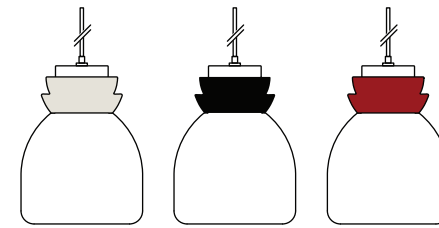

## STEP #2:

Choose the color of your ceramic ring : white, black or red.

big  
suspension

little  
suspension

big  
suspension

930 €

little  
suspension

750 €