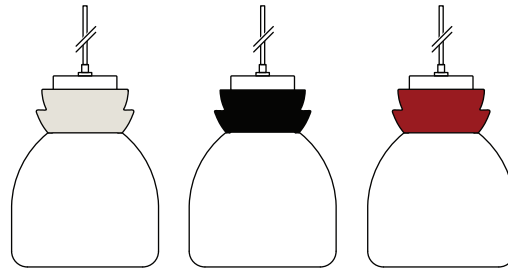

## STEP #2:

Choose the color of your ceramic ring : white, black or red.

big  
suspension

little  
suspension

big  
suspension

930 €

little  
suspension

750 €