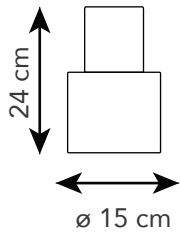

STEP #1:

Choose the model you want and the color of your glass base.

STEP #2:

Choose the shape and/or color of your ceramic ring(s).

vase #3

1 ring

420 €

2 rings *For vase #3 you can choose up to 2 ceramic rings.

490 €

vase #4

420 €

CERAMIC RING TYPES

- 3 colors : black, white or red -

candle

160 €

bowl

570 €

MARIE-VICTOIRE WINCKLER
TOTEM COLLECTION