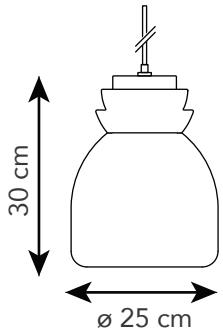

STEP #1:

Choose the model you want and the color of your glass base.

STEP #2:

Choose the color of your ceramic ring : white, black or red.

big
suspension