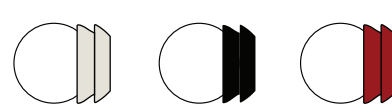

wall lamp #2
(globe ø 12 cm)