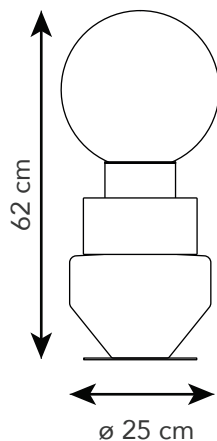

STEP #1:

Choose the model you want and the color of your glass base.

STEP #2:

Choose the color of your ceramic ring(s) :
white, black or red.

For lamp vase #1: add a white globe of 28 cm

For lamp vase #2: add a white globe of 18 or 12 cm

For lamp vase #3: add a white globe of 12 cm

For lamp vase #4: add a white globe of 18 cm

lamp vase #1

1800 €