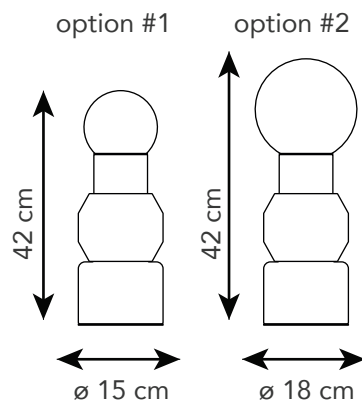

lamp vase #2

1700 €